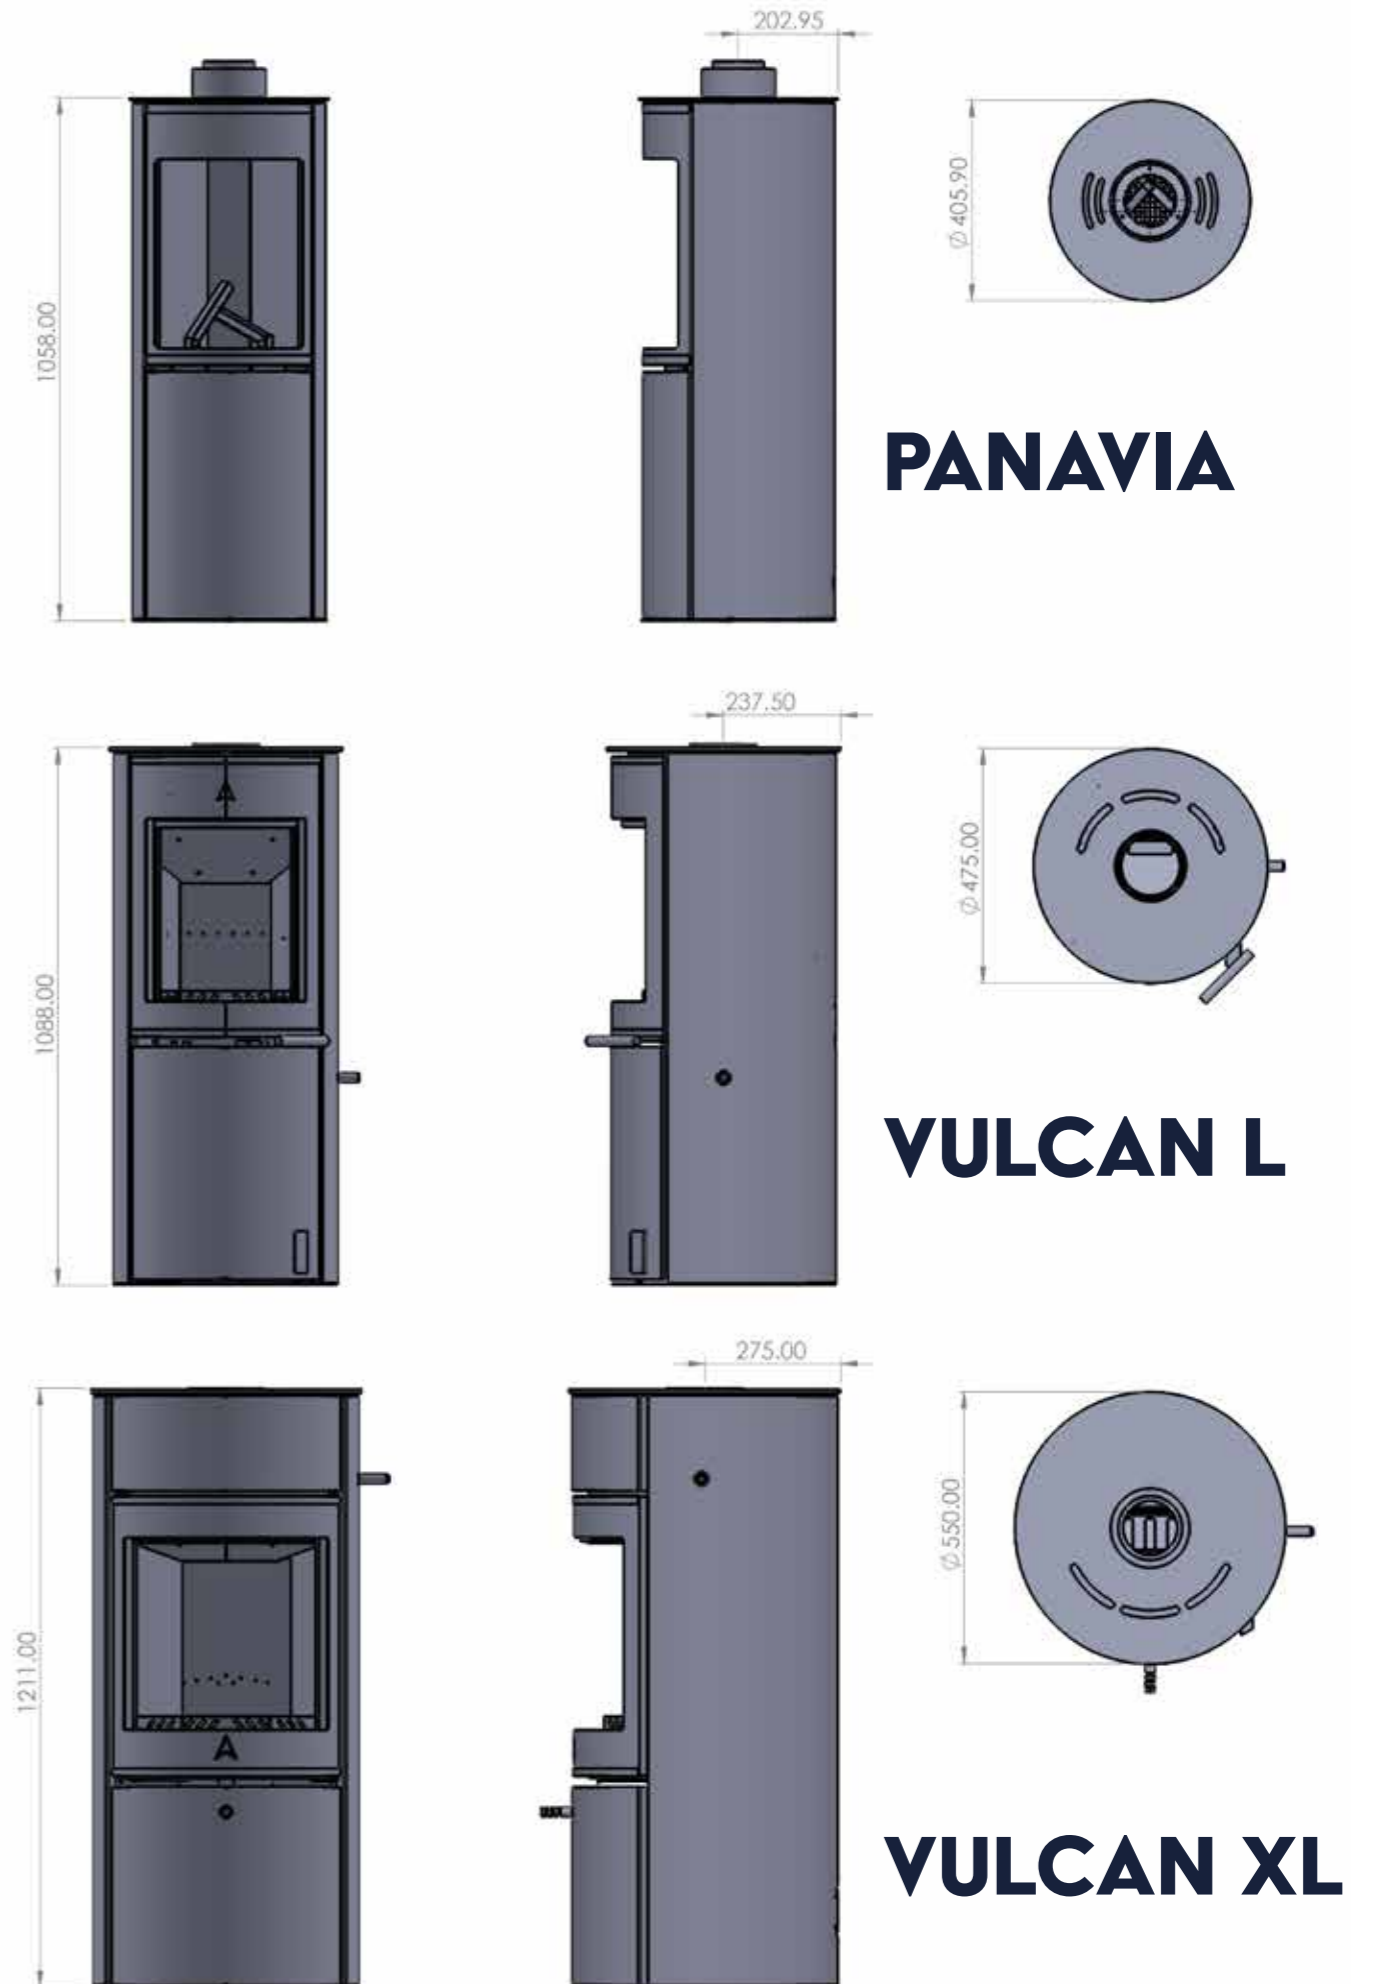

SPECIFICATIONS

	PANAVIA	VULCAN L	VULCAN XL
FUEL	Natural Gas / LPG	Wood	Wood
HEIGHT	1060mm	1080mm	1210mm
WIDTH	405mm	475mm	550mm
DEPTH	405mm	475mm	550mm
FLUE SIZE	150/100mm	125mm	125mm
FLUE LOCATION	Top	Top	Top
FLUE CENTRE TO BACK OF STOVE	202.5mm	237.5mm	225mm
WEIGHT	80KG	115KG	135KG
NOMINAL OUTPUT	4.5KW	5KW	7KW
HEAT RANGE	3-6KW	4-6KW	6-9KW
EFFICIENCY	89% (82% LPG)	83%	78%
DTC BEHIND	150mm	100mm*	100mm*
DTC SIDES	150mm	100mm*	100mm*
DTC CORNER	150mm either side	100mm either side	100mm either side
CONTROLS	Remote (as standard)	Single Air Slider	Single Air Slider & Catalytic Baffle Slider
EXTERNAL AIR	N/A	Optional	Optional
ECO-DESIGN	N/A	Yes	Yes
DEFRA EXEMPT	N/A	Yes**	Yes**
ENERGY RATING	A	A+	A

* Distances to combustibles only applicable when fitted with an insulated twinwall off the top of the stove.
** Vulcan stoves meet the requirement for DEFRA Exemption and are pending listing on the official register.
*** Warranty does not include consumable items, consult product manual for full warranty information.

PANAVIA

VULCAN L

VULCAN XL