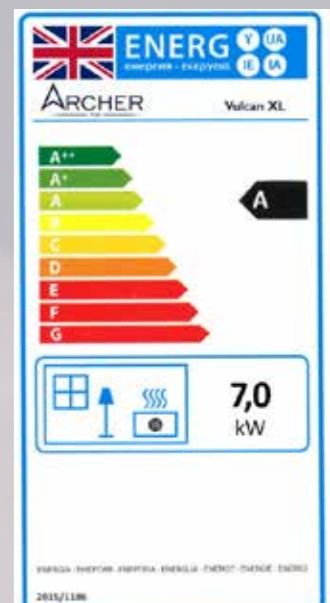

CONTENTS

BRITISH MADE	PAGE 2
WOOD LIFE CYCLE	PAGE 3
ARCHER FIRES	PAGE 6
VULCAN L WOOD STOVE	PAGE 7
VULCAN XL WOOD STOVE	PAGE 11
PANAVIA GAS STOVE	PAGE 15
COLOURS	PAGE 19
WARRANTY	PAGE 20
SPECIFICATIONS	PAGE 21

CATALYTIC COMBUSTION

The Vulcan XL has a catalyst in the baffle which promotes the combustion of gases and particulates. This can help to reduce emissions even further than secondary combustion alone.

EXTERNAL AIR CONNECTION

Both our Vulcan L and Vulcan XL can have an optional manifold fitted allowing them to pull all of the combustion air in from outside the room.

ENERGY LABELLING

The Energy Labelling Directive provides a framework aimed at mitigating the negative environmental effects of energy-related products and assists in selecting energy-efficient options. Woodburners classified within the A energy rating deliver superior efficiency and lower running costs.

SPECIFICATIONS

Nominal Output	5kW
Output Range	4-6kW
Efficiency	83%
Height	1180mm
Width	475mm
Depth	475mm
Flue Diameter	125mm
Weight	115KG
Colours	Black & Blue
Max Log Length	24cm
Energy Rating	

Vulcan L in Blue with Stainless Steel Controls