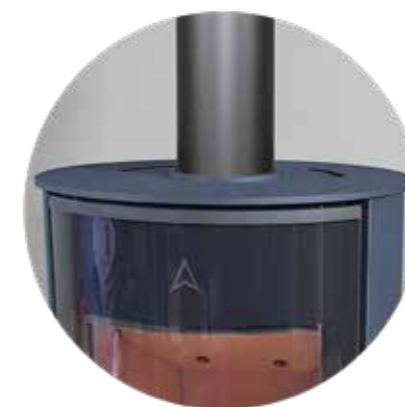

Vulcan L in Black with Stainless Steel Controls

Vulcan L in Blue with Black Controls

TOUCH PLATE

When designing the Vulcan L, we knew we wanted an openable door on the bottom, but we found that it was easy to leave fingerprints on it. Which is why we added this sleek black touch plate on the bottom allowing you to push to open, and push again to close.

“COFFEE POT” ASH-PAN

Underneath the stove is a one-of-a-kind ash-pan that slides in and out with a robust handle just like a coffee pot would. This innovation is enhanced further with this glass strip allowing you to see the ash level inside.